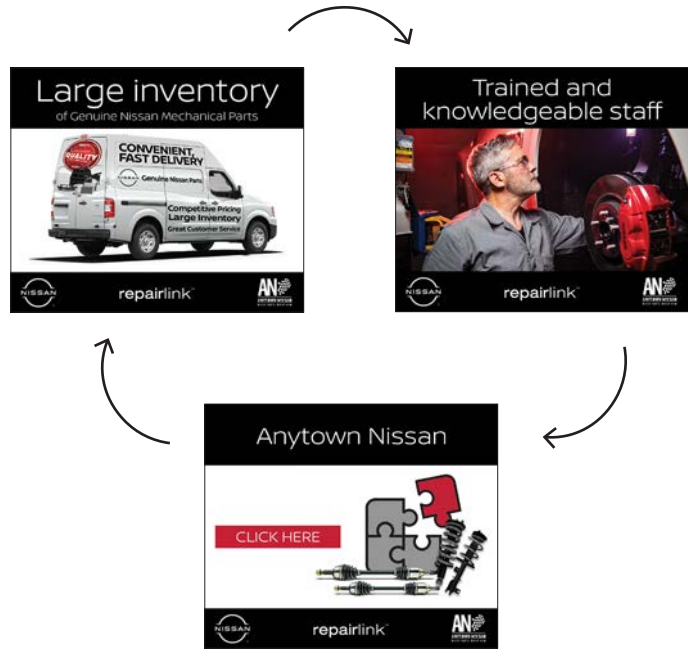

Wholesale Advantage Partnership Program

Retargeted Ads allow you to reach mechanical repairers beyond ratchetandwrench.com.

Reach qualified parts buyers in your state(s) of choice on sites like MSN, Yahoo, Reddit, & more!

- **Geo-targeted.** Exclusively reach your target market.
- **Dynamic marketing.** Effectively brand your business through retargeting.
- **Exclusive pricing.** Only for Wholesale Advantage Program dealers.
- **Act fast.** Start now to increase your reach.